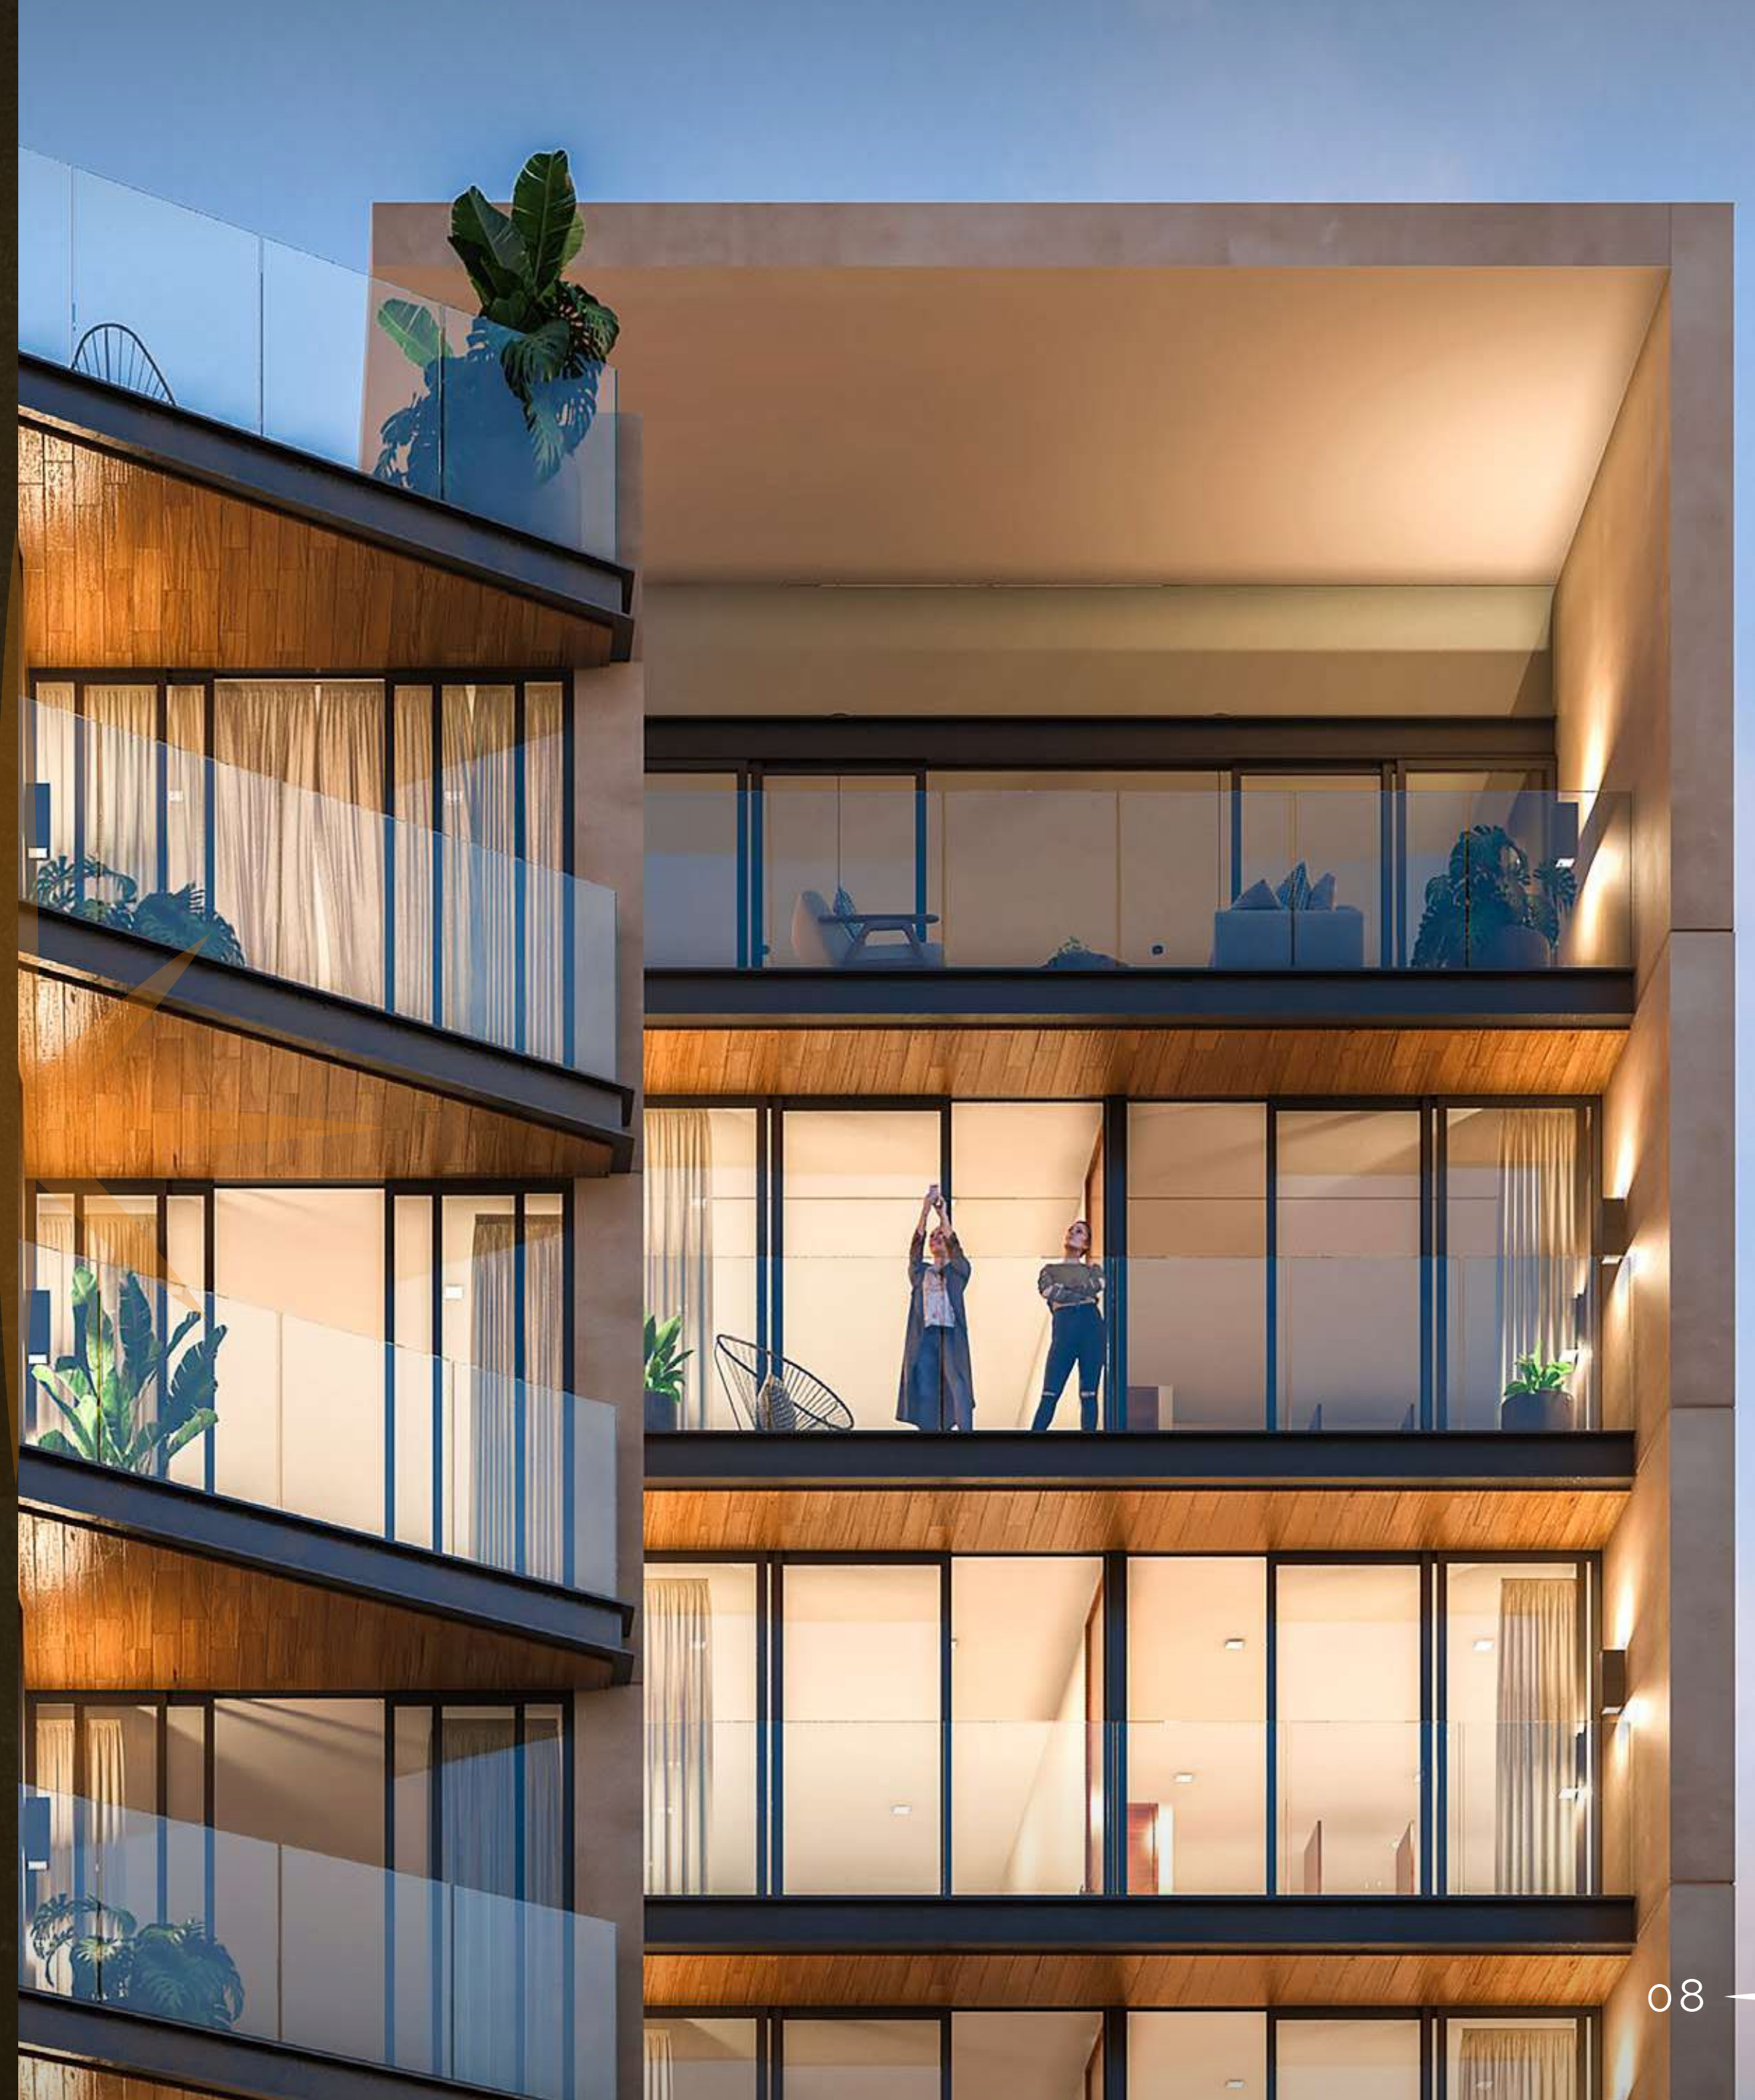

An architectural rendering of a modern, multi-story apartment building at night. The building features large glass windows and balconies with glass railings. The interior lights are on, and some balconies have potted plants. A white starburst logo is positioned above the word 'Northown'. The background is a dark, starry sky.

CIRCULACIÓN VERTICAL

8 PISOS

ROOF TOP CON AMENIDADES

21 DEPARTAMENTOS

3 MODELOS DE
DEPARTAMENTO

DESDE 1 Y 2 RECÁMARAS

ELEVADOR

VIVIENDO LA **VIDA** QUE QUIERO