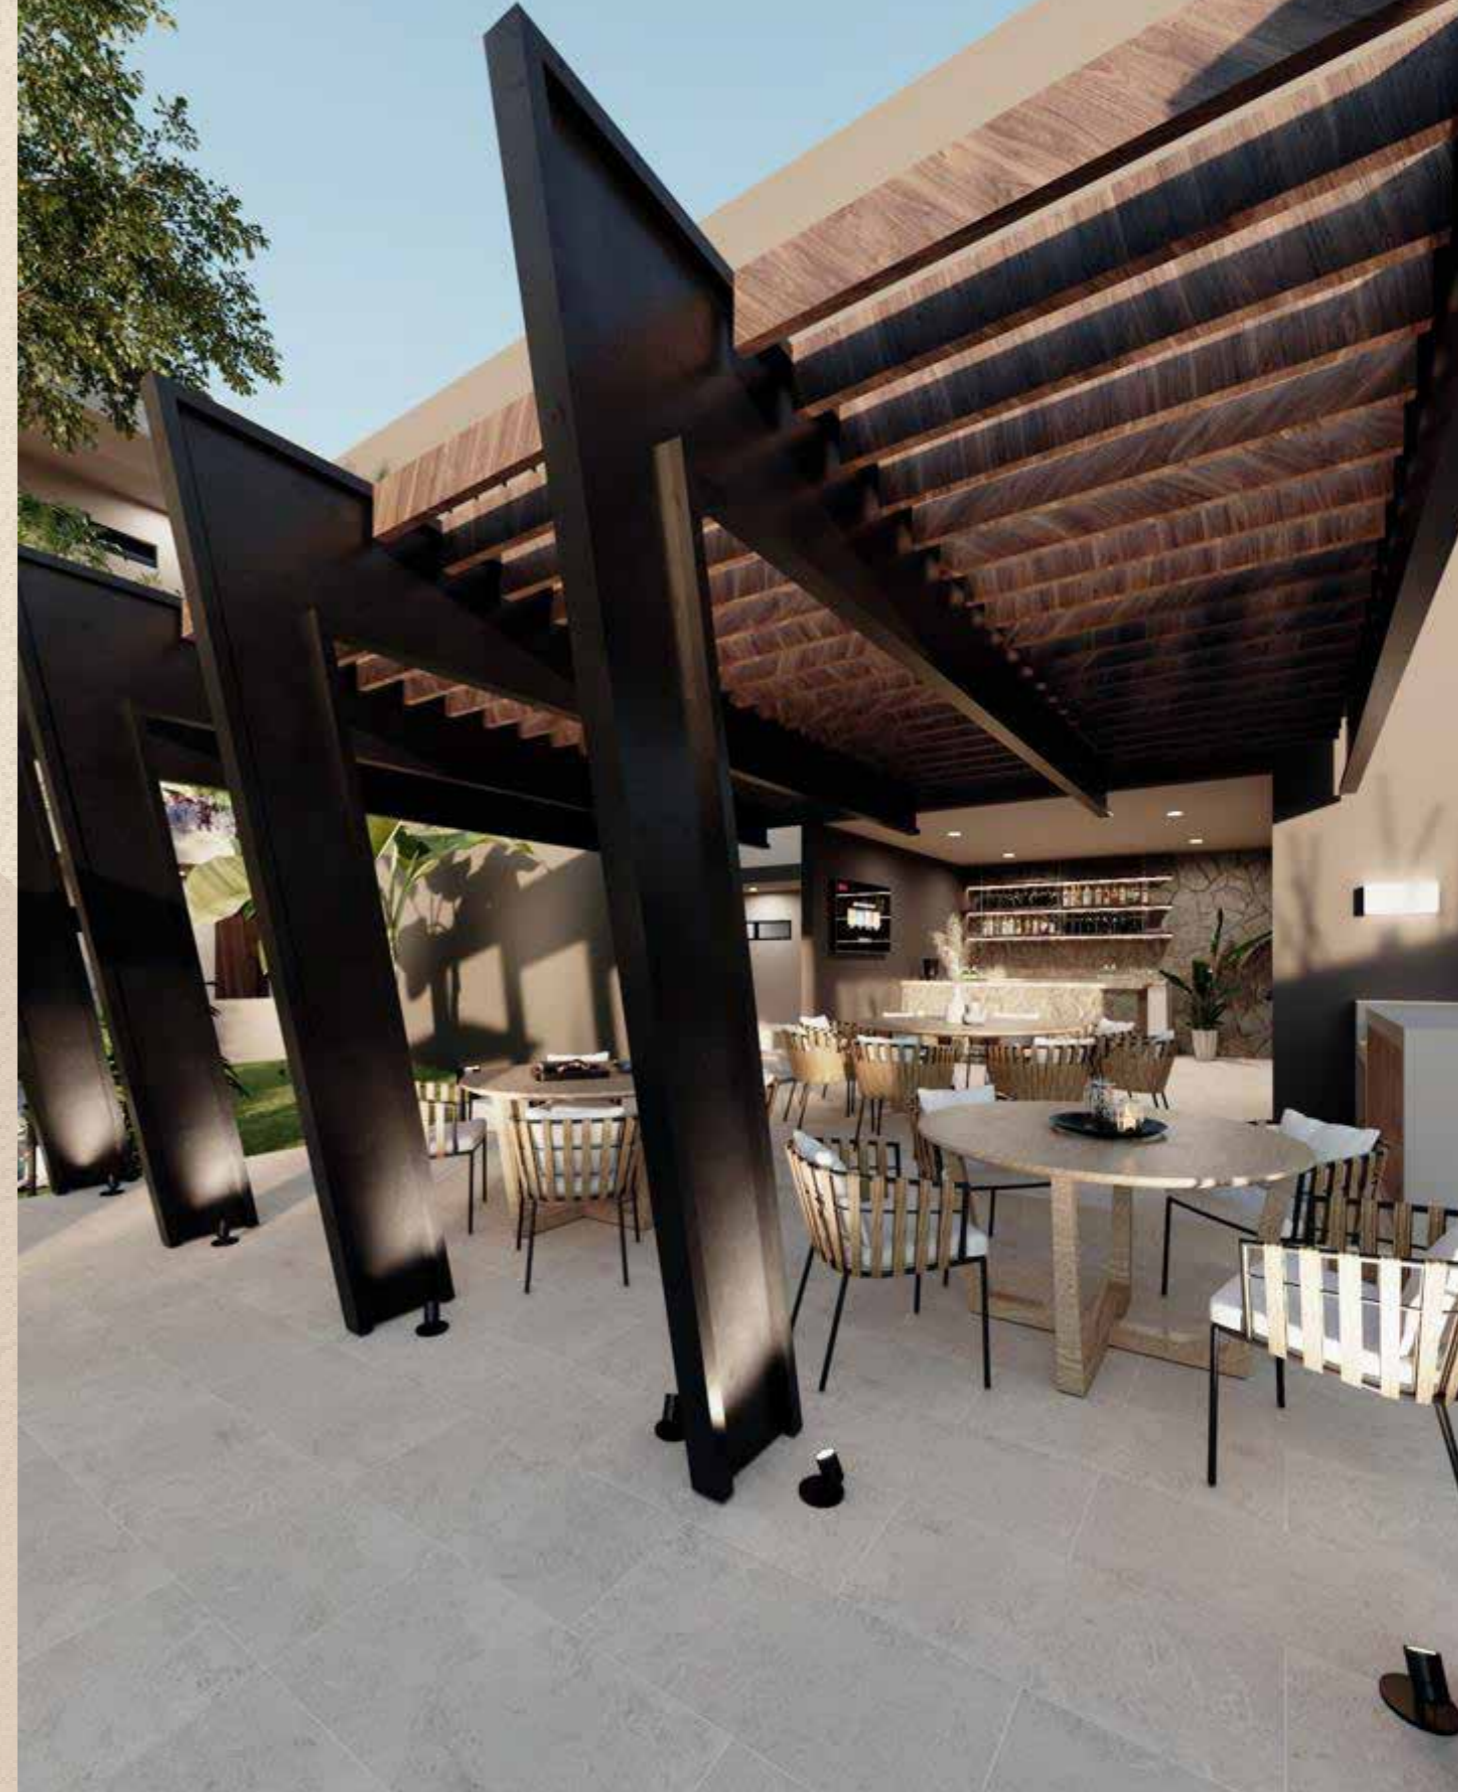

KALEA

Temozón

The background features a light beige, textured surface. Three large, semi-transparent circles in shades of beige and light brown overlap each other. A thin, dark vertical line descends from the top center, ending in a solid dark brown circle.

## Amenidades:

Alberca

Área de asador

Cowork

Salón de usos múltiples

Caseta de vigilancia (sin guardia)

Portón de acceso con tag

Cuota \$1,200 aproximadamente